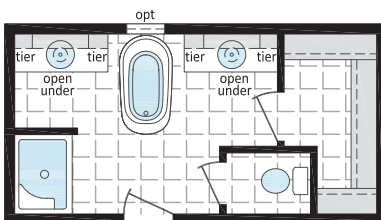

24' Wide RTM Series

(Ready To Move)

Note: Some exterior features may be optional or done by others on site.

RTM-24037

24' x 72', 1,728 sq. ft.

Opt'l
 Ensuite