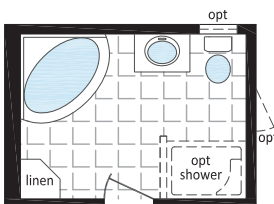

# 24' Wide RTM Series

(Ready To Move)

Note: Some exterior features may be optional or done by others on site.

## RTM-24015

24' x 72', 1,728 sq. ft.

Opt'l  
 Ensuite