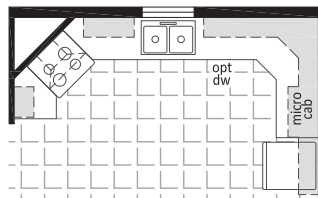

CJ Series

20' Wide Homes

Note: Some exterior features may be optional or done by others on site.

CJ-3021

20' x 76', 1,520 sq. ft.

Optional
 Kitchen
 Layout