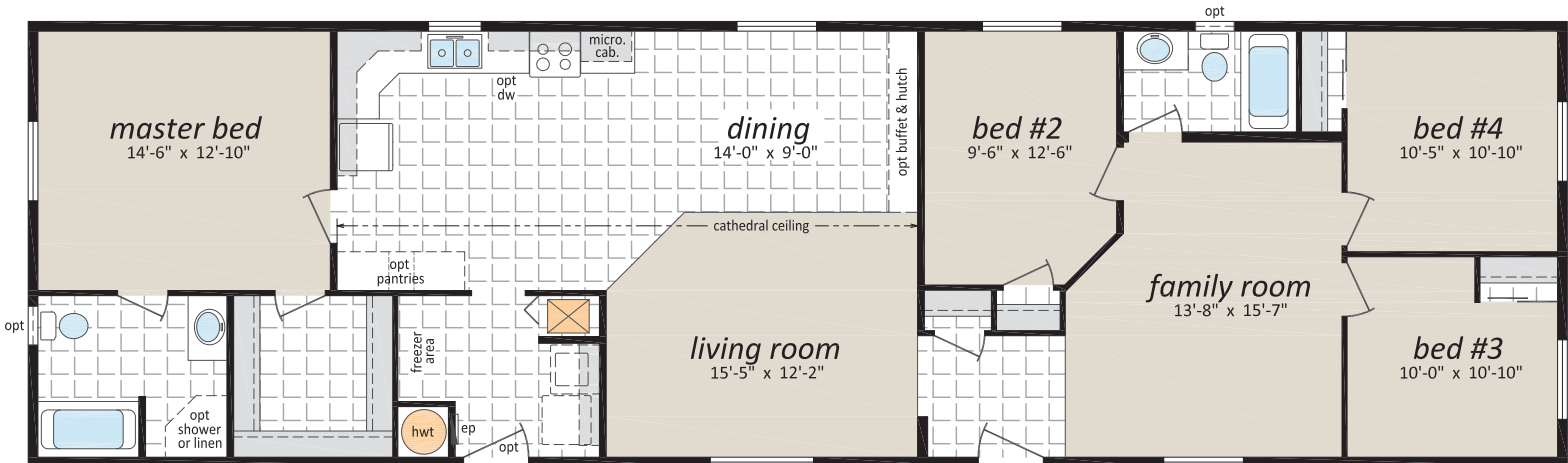

## 22' Wide Homes

Note: Some exterior features may be optional or done by others on site.

### CJ-2220

22' x 76', 1,672 sq. ft.

Optional  
Ensuite