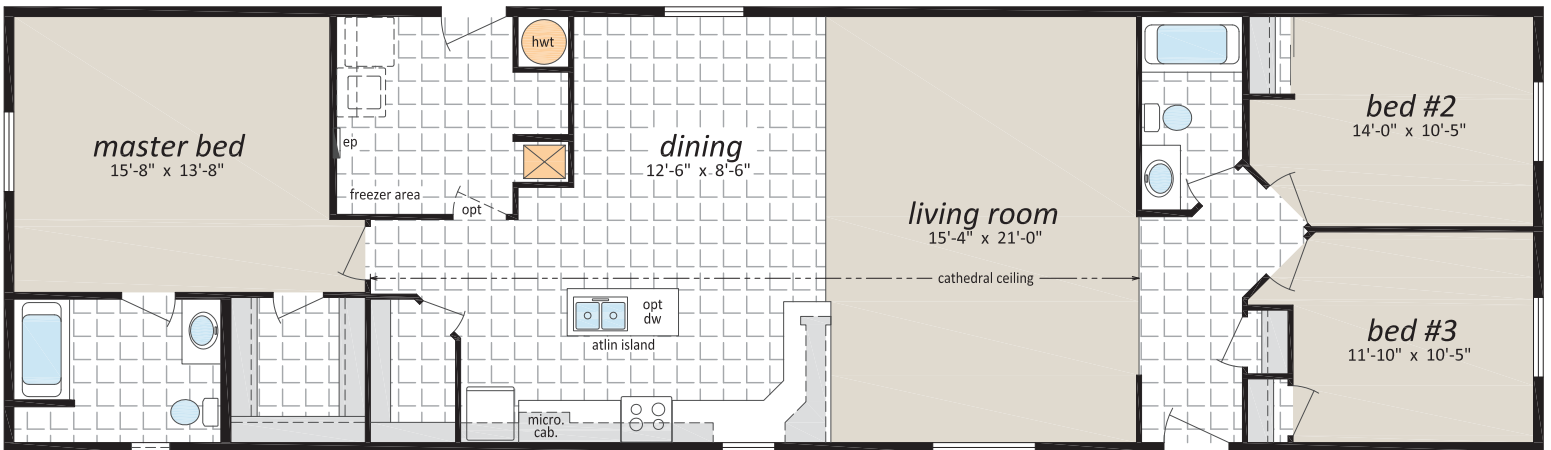

CJ Series

22' Wide Homes

CJ-2218

22' x 76', 1,672 sq. ft.

Optional
Ensuite