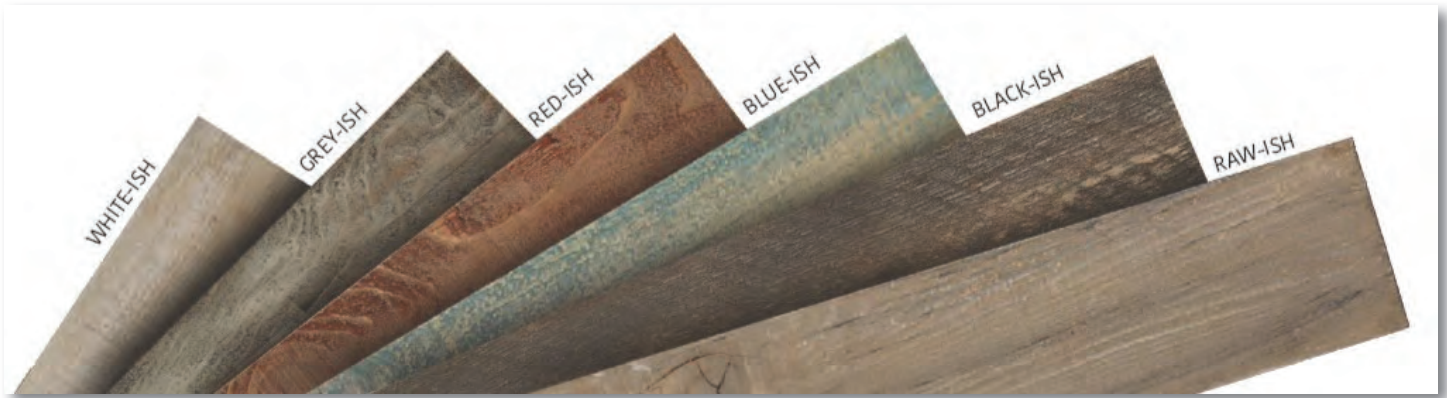

INTERIOR FINISHES

DECORATIVE PANELS

ACCENT WALL PANELS

These accent VOG panels are perfect to give a pop of color and dynamic to your home. Use as a feature wall or on the lower half of the wall with a Chair Rail that matches your cabinets to dress up your home.

VOG PARTIAL FEATURE WALL with CHAIR RAIL

These Partial Feature Walls with Chair Rail are a perfect way to dress up your Kitchen, Living Room and Dining Room. Available in 2 colors—a grey tone and a brown tone. Available under Interior Walls. The chair rail matches your cabinet color and is placed at 36" from the floor.

BARN BOARD

As Is Brand—Wood Walls This is a natural looking and beautiful way to emphasize a feature wall or accent under an eating bar on an island. The wood is characterized by various saw marks, sun straps and nail holes, natural color variation, chisel marks and scratches, knot holes and cracks.

PREMIUM VELVET SHIPLAP

PREMIUM VELVET LAMINATE COLOURS
Due to differences in devices and displays, colours may vary slightly from what appears in print.

	Willow Grey		Graphite Grey		Mystic Blue
	Sable Black		Pearl Grey		Arctic Grey
	Snow White		Marine Green		Celadon Green
	Beach Glass		Lakeside Blue		Alpine White