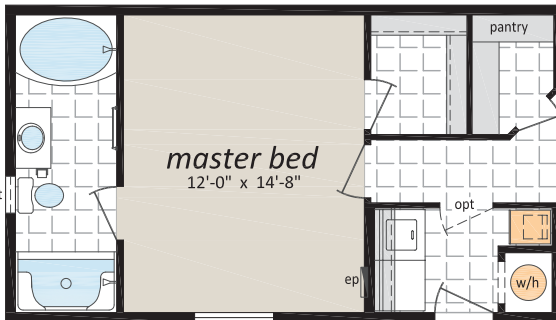

Lake Country Legacy Series

16' Wide Homes

Note: Some exterior features may be optional or done by others on site.

The Chilcotin, LCL-6764

16' x 76' | 1,216 sq. ft.

Optional Layout