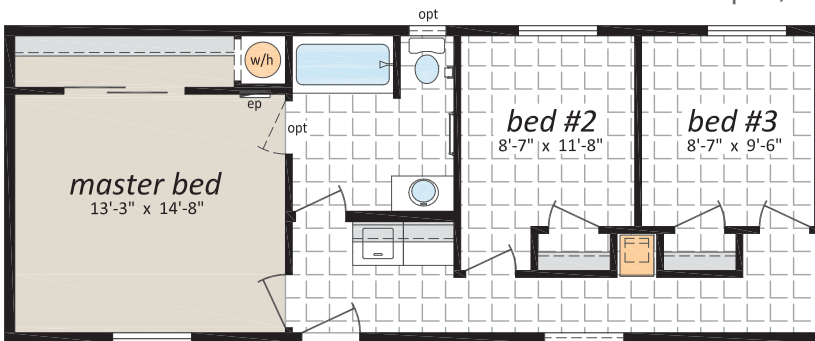

## 16' Wide Homes

Note: Some exterior features may be optional or done by others on site.

### The Thompson, LCL-6763

16' x 76' | 1,216 sq. ft.

Optional Layout